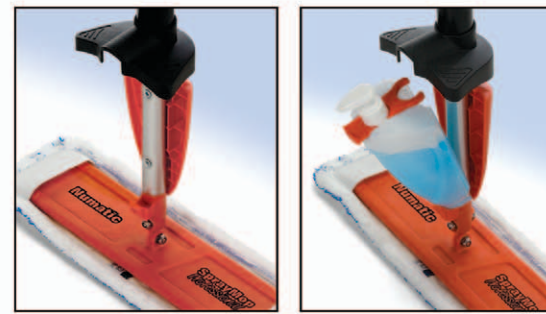

Henry Spraymop

A Professional Microfibre Floor Cleaning System

The 40cm/16" Spraymop has been designed to provide highly efficient performance with the minimum of effort, ensuring a high standard of floor cleaning in the shortest period of time.

In the majority of applications the mop will always be used "Damp Wet", not too wet and not too dry, so that all surfaces are actually wiped clean. The NyloStripe mop head is a dual function operational design with the active stripes cleaning the floor surface, while the white fabric holds the accumulated dirt.

Before starting your cleaning, remove the elastic pocket mop head from the mop holder, rinse under the tap and wring out until Damp Wet and refit to the mop holder.

Fill the spray bottle with water and, with the damp mop fitted, mop the floor normally. For extra performance you can add a small amount of floor cleaner or disinfectant to the bottle which will improve cleanliness, aroma and hygiene... three jobs done instead of one!

Due to the high performance cleaning characteristics of NyloStripe, floors can be cleaned without any added chemicals - NyloStripe and water do a excellent job.

When using the mop you will soon see when added dampness is required and, at this point, a couple of pumps of the pump action spray will be all that is needed. Soak the liquid on the floor into the fabric mop head to keep it damp and keep on mopping. Repeat as necessary, until the whole area to be cleaned is completed.

If you are cleaning a large area that is heavily soiled, rinse out the mop head under a tap as necessary.

Mop Tips