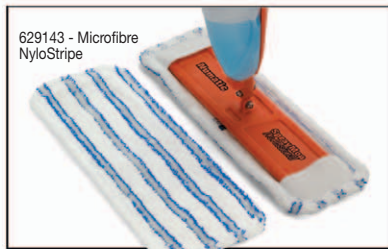

## A Professional Microfibre Floor Cleaning System

The 40cm/16" Spraymop has been designed to provide highly efficient performance with the minimum of effort, ensuring a high standard of floor cleaning in the shortest period of time.

In the majority of applications the mop will always be used "Damp Wet", not too wet and not too dry, so that all surfaces are actually wiped clean. The NyloStripe mop head is a dual function operational design with the active stripes cleaning the floor surface, while the white fabric holds the accumulated dirt.

Before starting your cleaning, remove the elastic pocket mop head from the mop holder, rinse under the tap and wring out until Damp Wet and refit to the mop holder.

Fill the spray bottle with water and, with the damp mop fitted, mop the floor normally. For extra performance you can add a small amount of floor cleaner or disinfectant to the bottle which will improve cleanliness, aroma and hygiene... three jobs done instead of one!

Due to the high performance cleaning characteristics of NyloStripe, floors can be cleaned without any added chemicals - NyloStripe and water do a excellent job.

629143 - Microfibre NyloStripe

When using the mop you will soon see when added dampness is required and, at this point, a couple of pumps of the pump action spray will be all that is needed. Soak the liquid on the floor into the fabric mop head to keep it damp and keep on mopping. Repeat as necessary, until the whole area to be cleaned is completed.